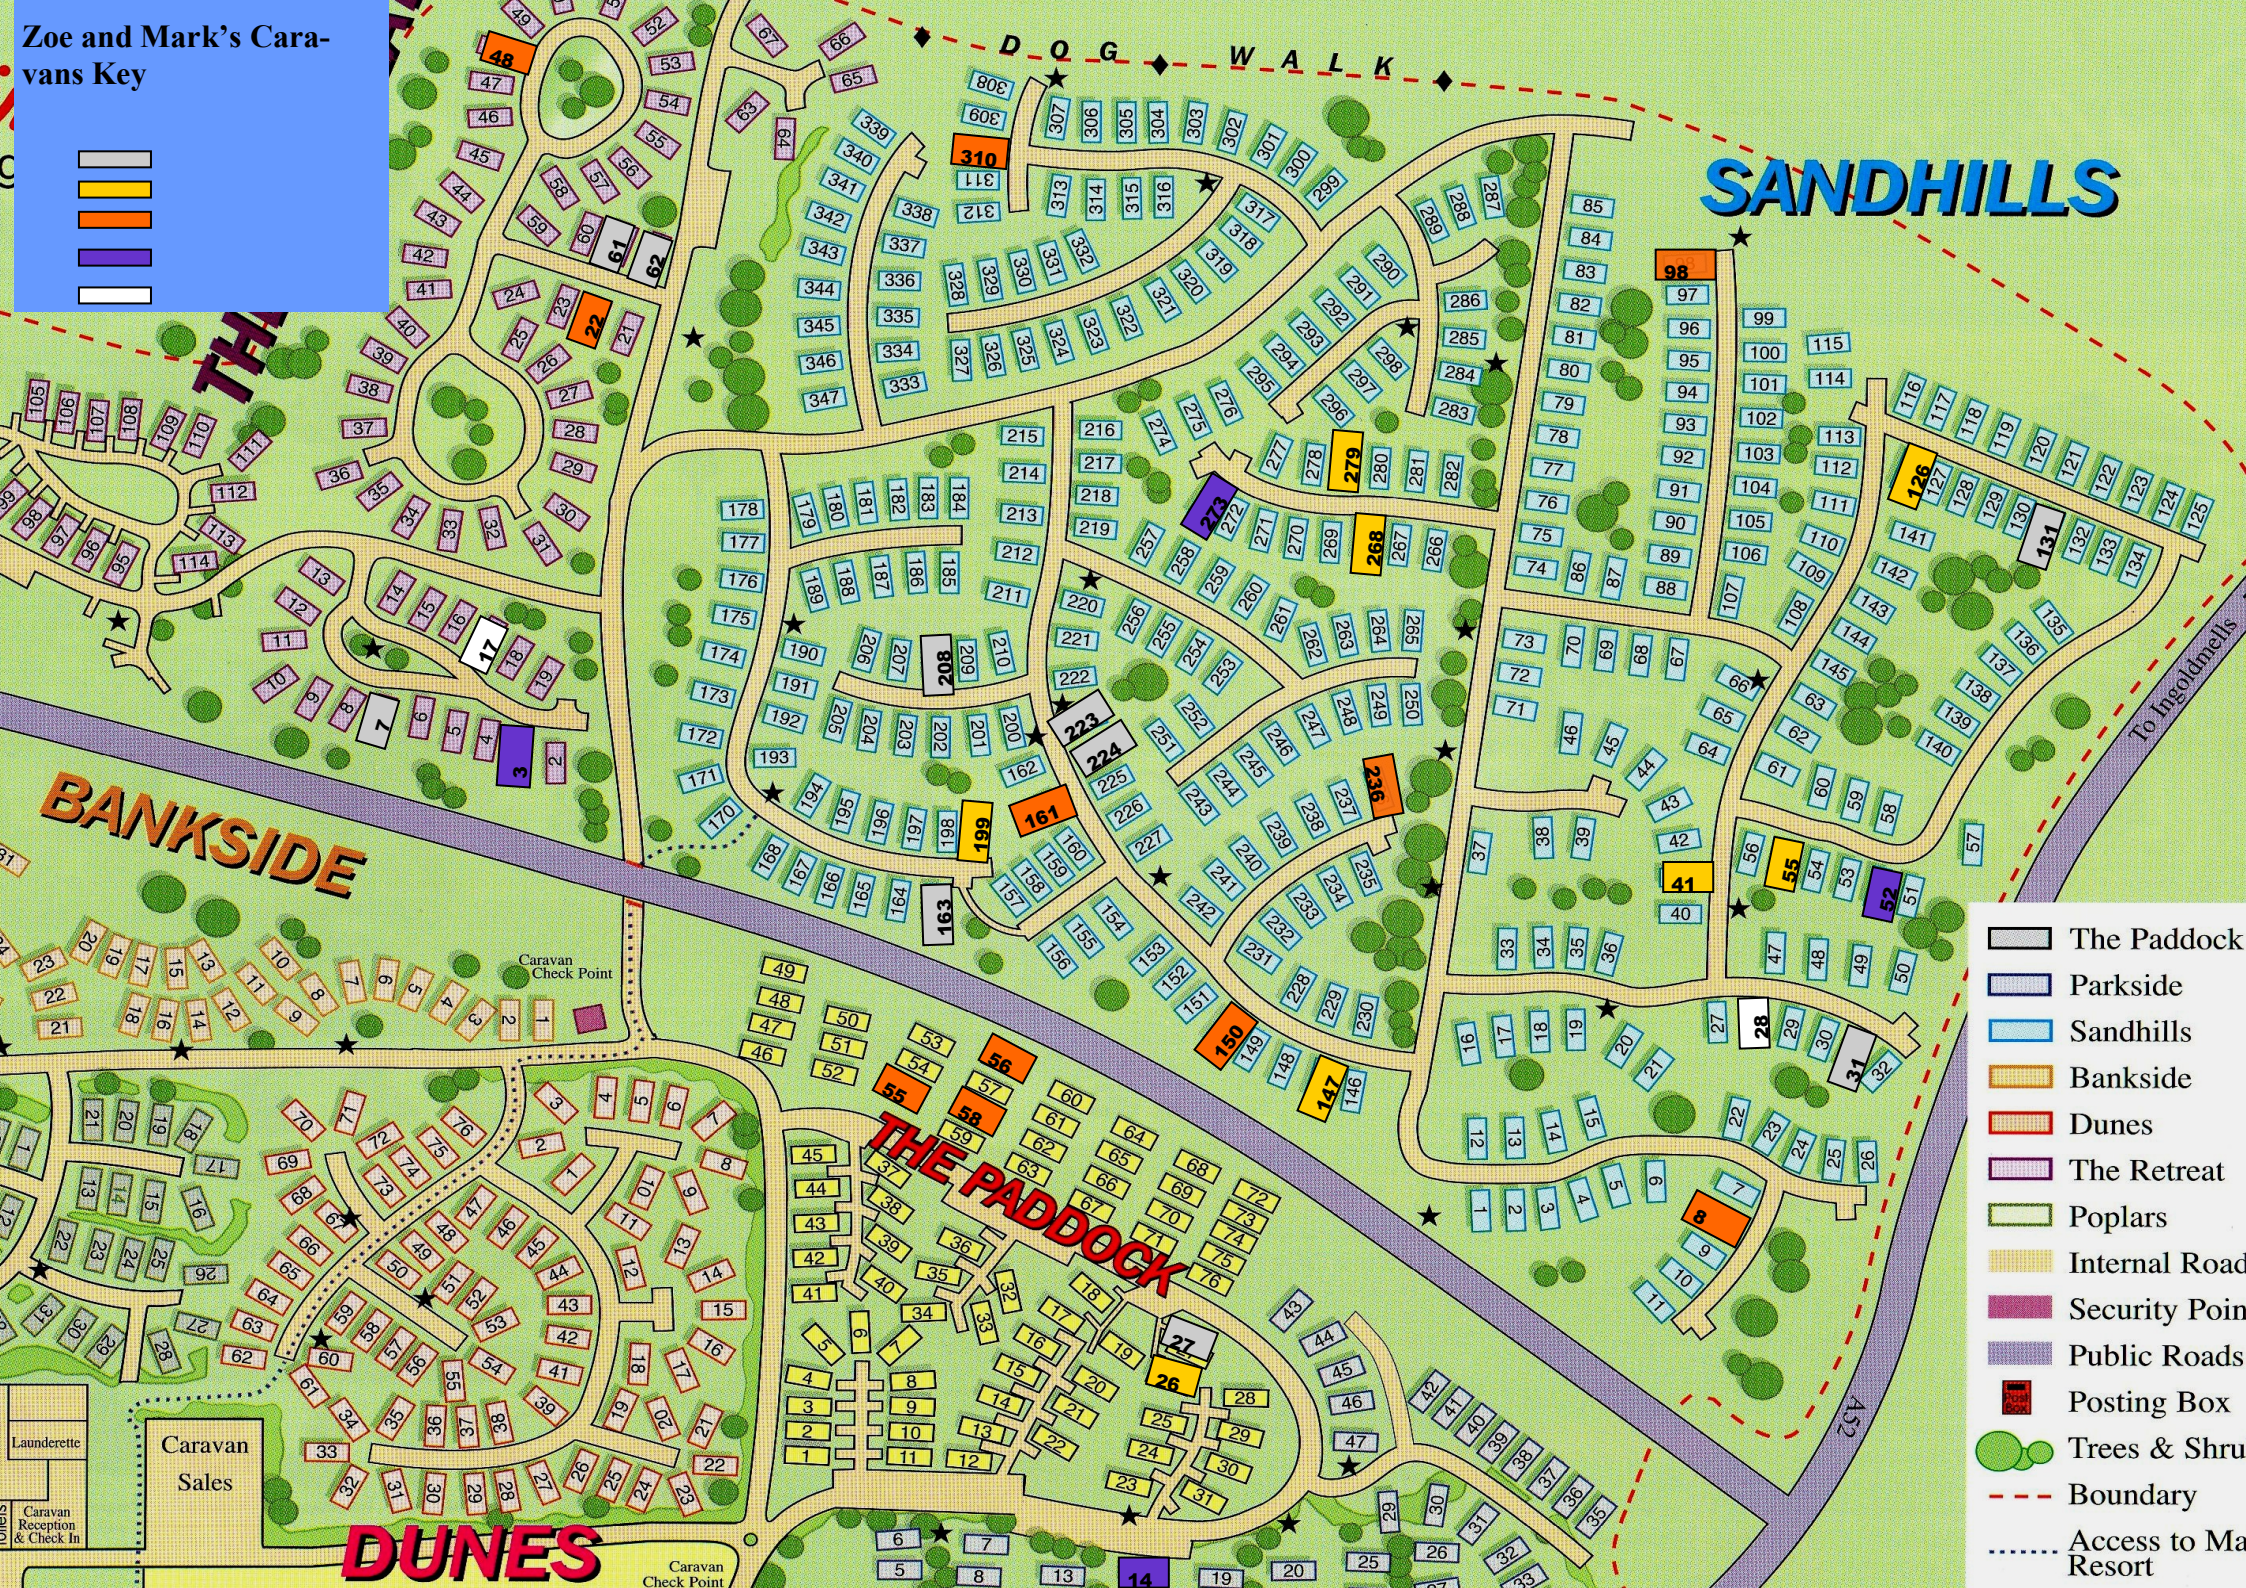

### Zoe and Mark's Caravans Key

- The Paddock
- Parkside
- Sandhills
- Bankside
- Dunes
- The Retreat
- Poplars
- Internal Road
- Security Point
- Public Roads
- Posting Box
- Trees & Shrubs
- Boundary
- Access to Main Resort